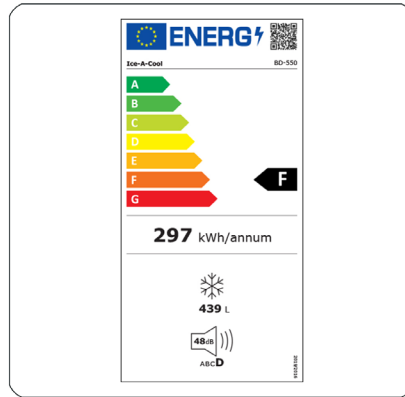

## Ice-A-Cool BD550SS Chest Freezer 450 Litre Net Capacity

- ✓ 450L Capacity
- ✓ 75ml Insulation
- ✓ Adjustable feet
- ✓ Stainless Steel lockable lid
- ✓ Lockable
- ✓ -18°C

### Key Specifications

|   |                  |                       |                         |
|---|------------------|-----------------------|-------------------------|
| <b>Model</b>                              | BD550SS          | <b>Brand</b>          | Ice-A-Cool              |
| <b>External Dimensions (W x D x H mm)</b> | 1530 x 755 x 840 | <b>Voltage</b>        | 110V-60Hz, or 220V-50Hz |
| <b>Packing Dimensions</b>                 | 1560 x 780 x 890 | <b>Cooling Method</b> | Static                  |
| <b>Number of Baskets</b>                  | 2                | <b>Coolant</b>        | R600a                   |
| <b>Inner Temperature (°C)</b>             | -18°C            | <b>Net Capacity</b>   | 450L                    |
| <b>Temperature Control</b>                | Set manually     |                       |                         |