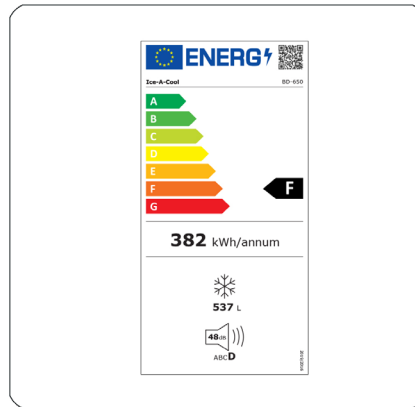

Ice-A-Cool BD650SS Chest Freezer 550 Litre Net Capacity

- ✓ 550L Capacity
- ✓ 75mm Insulation
- ✓ Adjustable feet
- ✓ Stainless Steel lockable lid
- ✓ Lockable
- ✓ -18°C

SPECIFICATIONS

Key Specifications

Model	BD650SS	Brand	Ice-A-Cool
External Dimensions (W x D x H mm)	1810 x 755 x 840	Voltage	110V-60Hz, or 220V-50Hz
Packing Dimensions	1860 x 780 x 890	Cooling Method	Static
Number of Baskets	2	Coolant	R600a
Inner Temperature (°C)	-18°C	Net Capacity	550L
Temperature Control	Set manually		