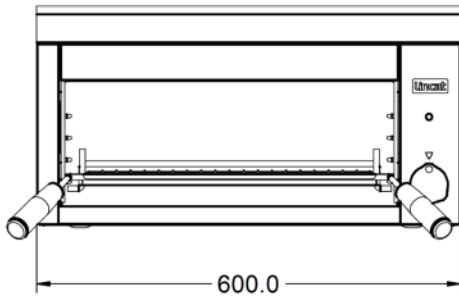

Available Accessories

GR3/WS

Wall Shelf for GR3

Technical Picture