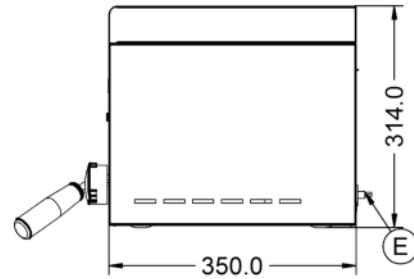

Available Accessories

GR3/WS

Wall Shelf for GR3

Technical Picture