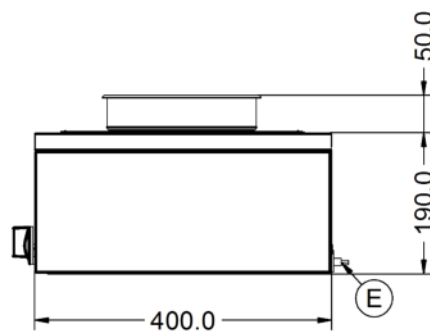

Power and Performance

Total Power kW	0.5
IP Rating	IP23
Temperature Control	Mechanical

Key Specifications

Capacity Litres	2 x 4.5
Pot Type	Round pot
Type of Heat	Wet/Dry

Weights and Dimensions

Unit Height (External) mm	240
Unit Width (External) mm	565
Unit Depth (External) mm	400
Net Weight Kg	13

Packed Weight Kg	16.7
Packed Height cm	49.5
Packed Width cm	70
Packed Depth cm	55

Technical Picture

Lincat Limited

Whisby Road,
Lincoln, LN6 3QZ,
United Kingdom

Company No: 2175448

A member company of

Customer Care