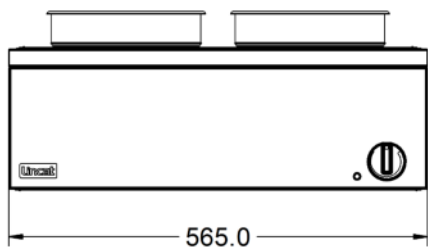

Power and Performance

Total Power kW	0.5
IP Rating	IP23
Temperature Control	Mechanical

Key Specifications

Capacity Litres	2 x 4.5
Pot Type	Round pot
Type of Heat	Wet/Dry

Weights and Dimensions

Unit Height (External) mm	240
Unit Width (External) mm	565
Unit Depth (External) mm	400
Net Weight Kg	13

Packed Weight Kg	16.7
Packed Height cm	49.5
Packed Width cm	70
Packed Depth cm	55

Technical Picture

Lincat Limited

Whisby Road,
Lincoln, LN6 3QZ,
United Kingdom

Company No: 2175448

A member company of

Customer Care