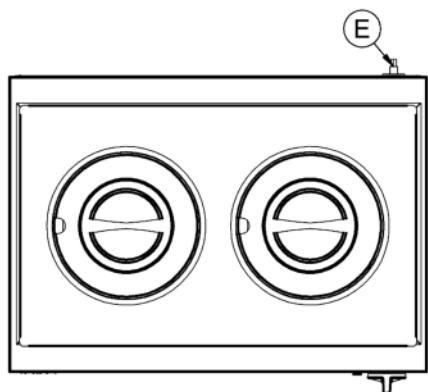

Power and Performance

Total Power kW	0.5
IP Rating	IP23
Temperature Control	Mechanical

Key Specifications

Capacity Litres	2 x 4.5
Pot Type	Round pot
Type of Heat	Wet/Dry

Weights and Dimensions

Unit Height (External) mm	240
Unit Width (External) mm	565
Unit Depth (External) mm	400
Net Weight Kg	13

Packed Weight Kg	16.7
Packed Height cm	49.5
Packed Width cm	70
Packed Depth cm	55

Technical Picture

Lincat Limited

Whisby Road,
Lincoln, LN6 3QZ,
United Kingdom

Company No: 2175448

A member company of

Customer Care