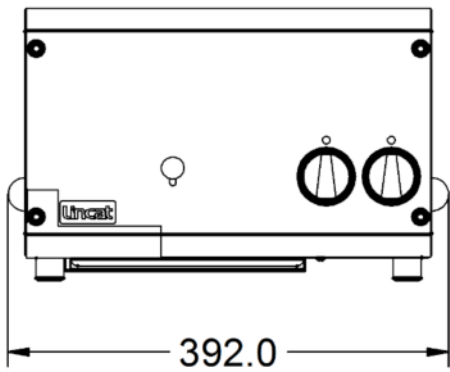

Power and Performance

Total Power kW	2.3
IP Rating	IP21B
Cooking Area (Width x Depth) mm	Slot size: (4x)20 x 140
Temperature Control	Mechanical

Weights and Dimensions

Unit Height (External) mm	245
Unit Width (External) mm	392
Unit Depth (External) mm	220
Net Weight Kg	6.1

Packed Weight Kg	6.71
Packed Height cm	42
Packed Width cm	48
Packed Depth cm	38

Technical Picture

Lincat Limited

Whisby Road,
Lincoln, LN6 3QZ,
United Kingdom

Company No: 2175448

A member company of

Customer Care