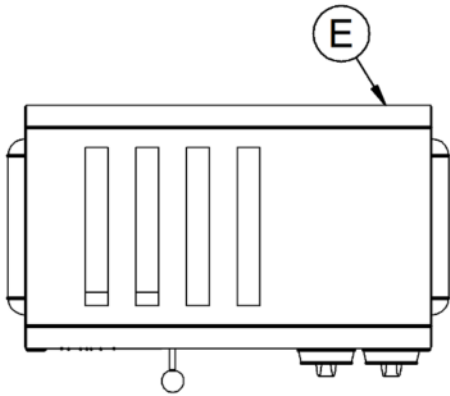

Power and Performance

Total Power kW	2.3
IP Rating	IP21B
Cooking Area (Width x Depth) mm	Slot size: (4x)20 x 140
Temperature Control	Mechanical

Weights and Dimensions

Unit Height (External) mm	245
Unit Width (External) mm	392
Unit Depth (External) mm	220
Net Weight Kg	6.1

Packed Weight Kg	6.71
Packed Height cm	42
Packed Width cm	48
Packed Depth cm	38

Technical Picture

Lincat Limited

Whisby Road,
Lincoln, LN6 3QZ,
United Kingdom

Company No: 2175448

A member company of

Customer Care