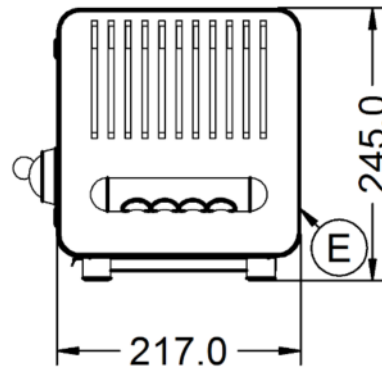

Power and Performance

Total Power kW	2.3
IP Rating	IP21B
Cooking Area (Width x Depth) mm	Slot size: (4x)20 x 140
Temperature Control	Mechanical

Weights and Dimensions

Unit Height (External) mm	245
Unit Width (External) mm	392
Unit Depth (External) mm	220
Net Weight Kg	6.1

Packed Weight Kg	6.71
Packed Height cm	42
Packed Width cm	48
Packed Depth cm	38

Technical Picture

Lincat Limited

Whisby Road,
Lincoln, LN6 3QZ,
United Kingdom

Company No: 2175448

A member company of

Customer Care