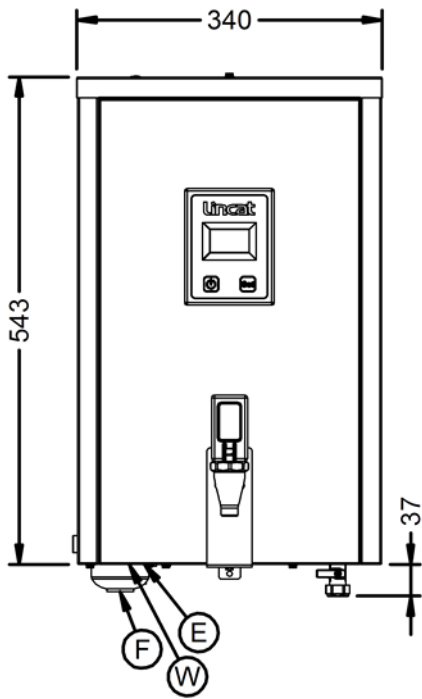

Specifications

Summary		Power and Performance	
Brand	Lincat	Total Power kW	3.0
Range	FilterFlow	Temperature Range °C	70-96
Series	MF Wall-mounted Boiler	IP Rating	IPX3
Power Type	Electric	Hourly Output Litres	28
Unit Type	Wall-mounted	Hourly Output Cups	140
Available in UK Only	No	Temperature Control	Electronic
UK Warranty	2 Years Parts and Labour Warranty		
Export Warranty	Contact your local dealer		
GTIN	5056105118305		

Key Specifications		Capacity	
Outlet	Single Tap	Hot and Cold Water Output	No
Dispense Lock	No	Rapid Draw Off Litres	10.0
		Rapid Draw Off Cups	50

Weights and Dimensions		Supply Connections	
Unit Height (External) mm	580	Requires Installation	No
Unit Width (External) mm	340	Requires Electrical Supply	Yes
Unit Depth (External) mm	296	UK 3 Pin Plug	Yes
Net Weight Kg	11.8	Requires Hardwiring	No
		Electrical Supply Rating Watts	3,000
		Single Phase Amps	13
		Single Phase Voltage	240
		Water Connection Pressure Bar	2.0-6.0
		Water Connection	3/4"

Shipping

Packed Weight Kg	13.6
Packed Height cm	40
Packed Width cm	42
Packed Depth cm	65

Technical Picture

Lincat Limited

Whisby Road,
Lincoln, LN6 3QZ,
United Kingdom

Company No: 2175448

A member company of