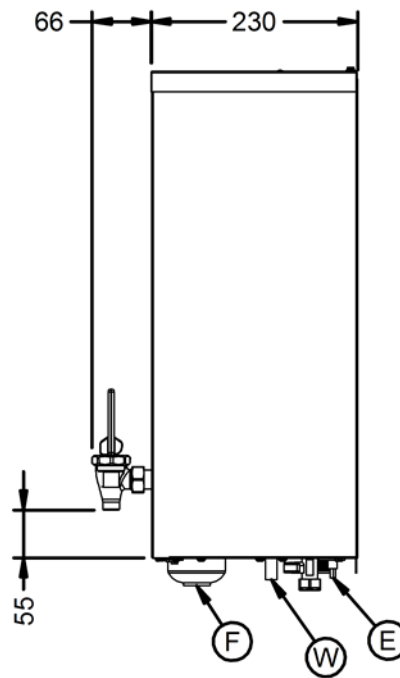

Specifications

Summary		Power and Performance	
Brand	Lincat	Total Power kW	3.0
Range	FilterFlow	Temperature Range °C	70-96
Series	MF Wall-mounted Boiler	IP Rating	IPX3
Power Type	Electric	Hourly Output Litres	28
Unit Type	Wall-mounted	Hourly Output Cups	140
Available in UK Only	No	Temperature Control	Electronic
UK Warranty	2 Years Parts and Labour Warranty		
Export Warranty	Contact your local dealer		
GTIN	5056105118305		

Key Specifications		Capacity	
Outlet	Single Tap	Hot and Cold Water Output	No
Dispense Lock	No	Rapid Draw Off Litres	10.0
		Rapid Draw Off Cups	50

Weights and Dimensions		Supply Connections	
Unit Height (External) mm	580	Requires Installation	No
Unit Width (External) mm	340	Requires Electrical Supply	Yes
Unit Depth (External) mm	296	UK 3 Pin Plug	Yes
Net Weight Kg	11.8	Requires Hardwiring	No
		Electrical Supply Rating Watts	3,000
		Single Phase Amps	13
		Single Phase Voltage	240
		Water Connection Pressure Bar	2.0-6.0
		Water Connection	3/4"

Shipping

Packed Weight Kg	13.6
Packed Height cm	40
Packed Width cm	42
Packed Depth cm	65

Technical Picture

Lincat Limited

Whisby Road,
Lincoln, LN6 3QZ,
United Kingdom

Company No: 2175448

A member company of