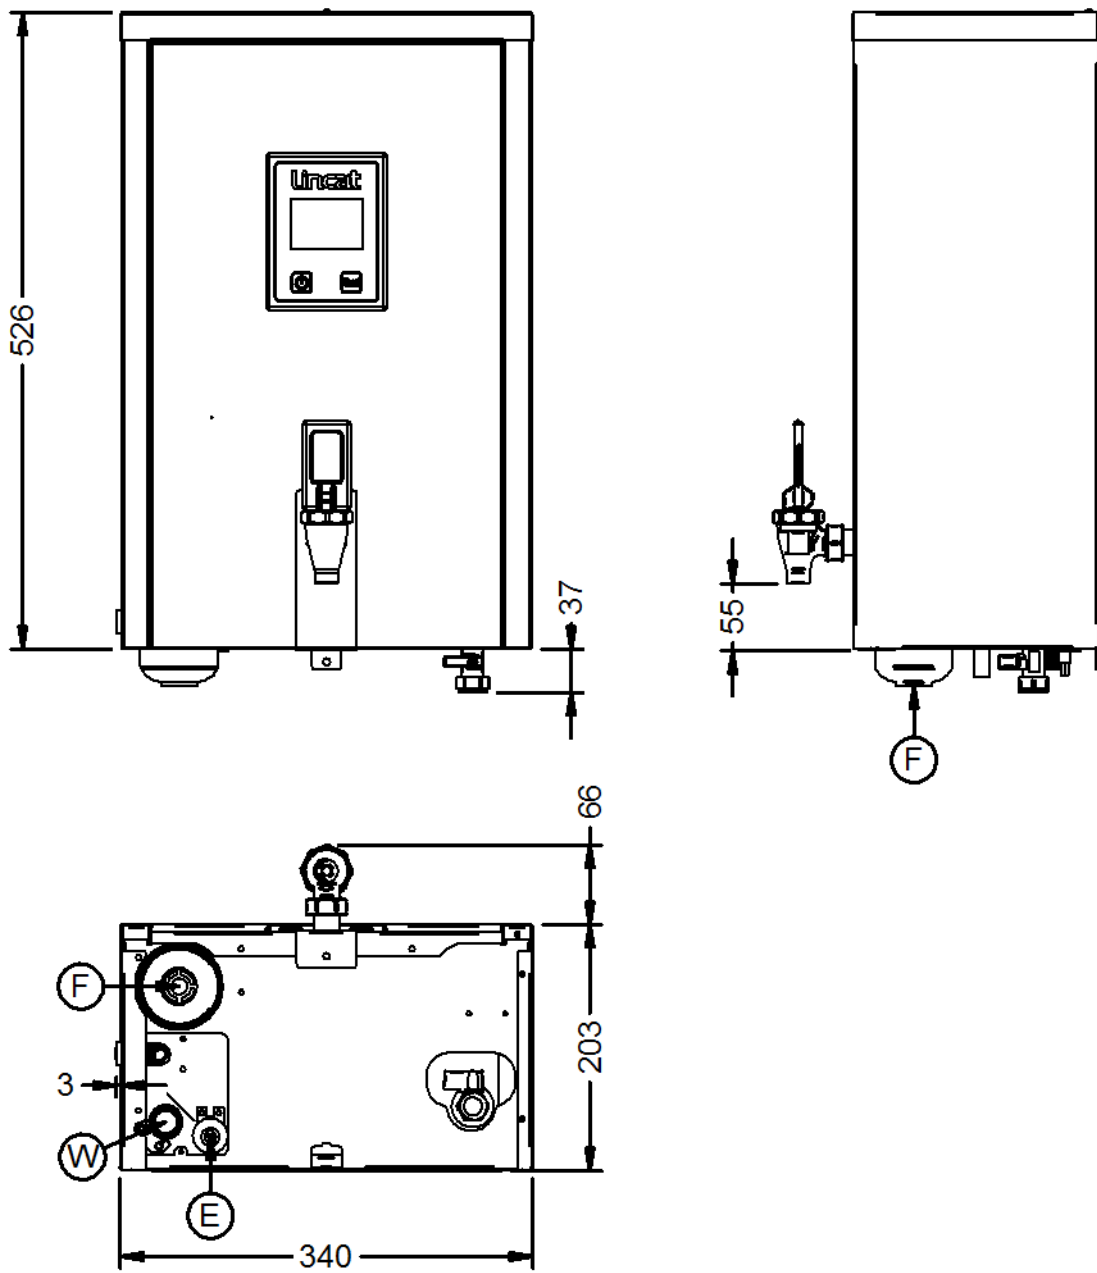

Available Accessories

DR95	NULL
FC04	Filter Cartridge for Lincat FilterFlow Water Boiler

Technical Picture