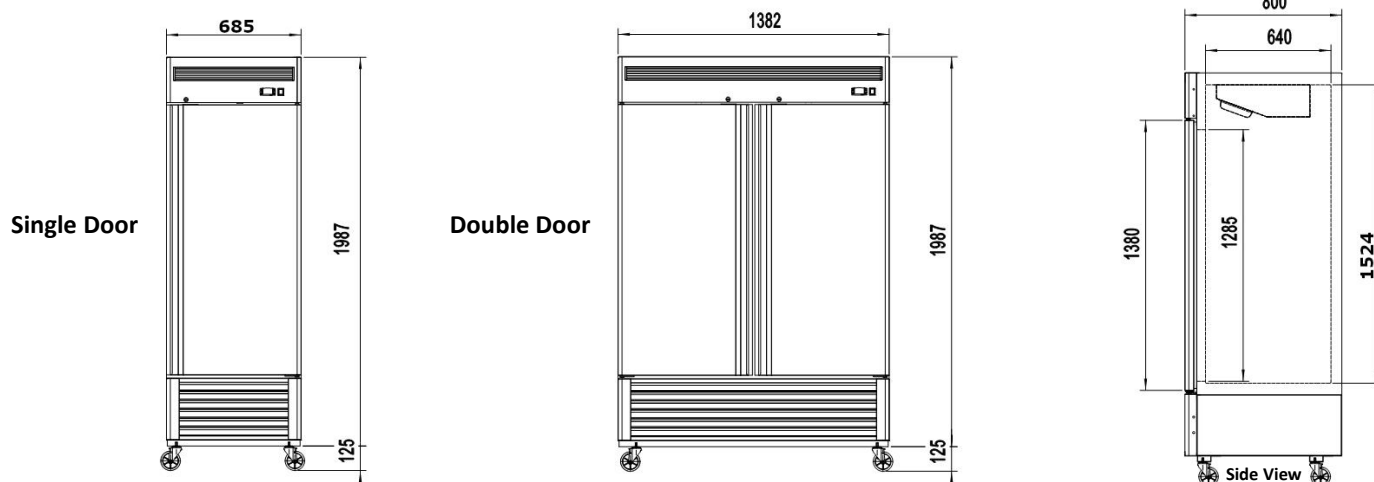

# Bottom Mounted Uprights GR Series

Model	MBF8185GR	MBF8181GR	MBF8187GR	MBF8183GR
Exterior Dimension (WxDxH) mm	685 × 800 × 2135	685 × 800 × 2135	1382 × 800 × 2135	1382 × 800 × 2135
Interior Dimension (WxDxH) mm	565 × 640 × 1525	565 × 640 × 1525	1262 × 640 × 1525	1262 × 640 × 1525
Packing Dimension (WxDxH) mm	730 × 840 × 2250	730 × 840 × 2250	1425 × 840 × 2160	1425 × 840 × 2160
Shelf Dimensions mm	530 × 650	530 × 650	530 × 650	530 × 650
Shelf Quantity	4	4	8	8
Shelf Loading Capacity (Kg Pc)	40	40	40	40
Capacity (Litre)	610	610	1300	1300
Net Weight (Kgs)	115	122	185	190
Gross Weight (Kgs)	131	136	202	208
Voltage (V/HZ/PH)	220/50/1	220/50/1	220/50/1	220/50/1
Power (Watts)	220	600	350	980
Electrical Current (Amps)	1.1	3	1.8	4.5
KWh/annum	555	2416	1011	3865
Energy Efficiency Class	C	D	C	D
Climate Class	5	5	5	5
Defrost Method	Air Defrost	Hot Gas Defrost	Air Defrost	Hot Gas Defrost
Refrigerant Type / Amount	R600a / 110g	R290hc / 120g	R600a / 140g	R290hc / 150g
Cooling Method	Ventilated	Ventilated	Ventilated	Ventilated
Inner Temperature (°C)	+2°C to +8°C	-17°C to -21°C	+2°C to +8°C	-17°C to -21°C
Insulation	Polyurethane foam	Polyurethane foam	Polyurethane foam	Polyurethane foam
Foaming Material	C5H10	C5H10	C5H10	C5H10
Castors	4 (2 Braked on front)	4 (2 Braked on front)	4 (2 Braked on front)	4 (2 Braked on front)
Material External / Internal	S/S Int + Ext	S/S Int + Ext	S/S Int + Ext	S/S Int + Ext
Lighting	Yes	Yes	Yes	Yes
Door lock	Yes	Yes	Yes	Yes