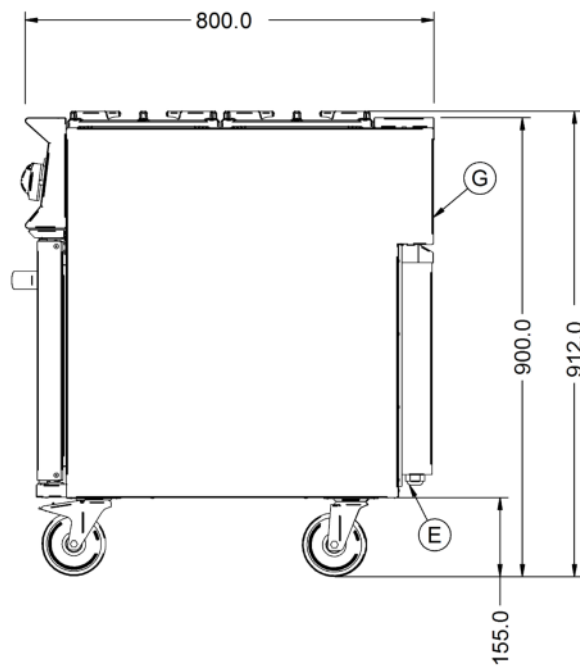

Lincat Limited

Whisby Road,
Lincoln, LN6 3QZ,
United Kingdom

Company No: 2175448

A member company of

Customer Care

Tel: +44 1522 875500
Email: care@lincat.co.uk

Export Customers

Tel: +44 1522 503250
Email: export@lincat.co.uk

Opening Hours

Monday – Friday:
8.30am – 5pm