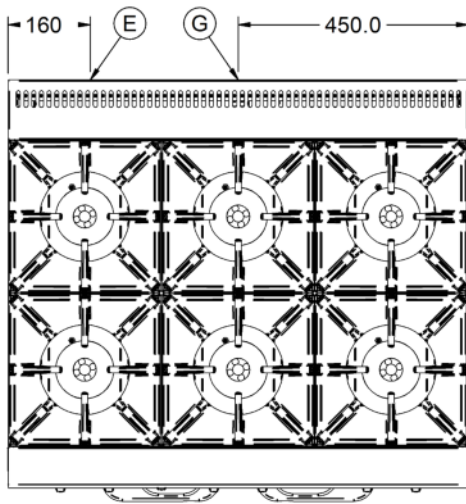

Lincat Limited

Whisby Road,
Lincoln, LN6 3QZ,
United Kingdom

Company No: 2175448

A member company of

Customer Care

Tel: +44 1522 875500
Email: care@lincat.co.uk

Export Customers

Tel: +44 1522 503250
Email: export@lincat.co.uk

Opening Hours

Monday – Friday:
8.30am – 5pm