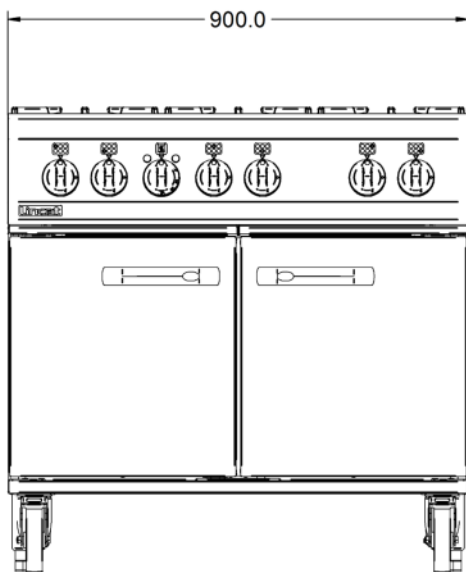

Lincat Limited

Whisby Road,
Lincoln, LN6 3QZ,
United Kingdom

Company No: 2175448

A member company of

Customer Care

Tel: +44 1522 875500
Email: care@lincat.co.uk

Export Customers

Tel: +44 1522 503250
Email: export@lincat.co.uk

Opening Hours

Monday – Friday:
8.30am – 5pm