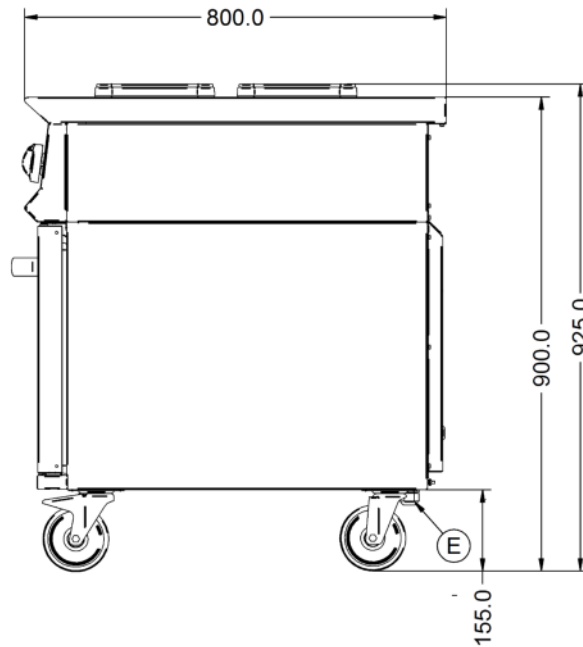

Lincat Limited

Whisby Road,
Lincoln, LN6 3QZ,
United Kingdom

Company No: 2175448

A member company of

Customer Care

Tel: +44 1522 875500
Email: care@lincat.co.uk

Export Customers

Tel: +44 1522 503250
Email: export@lincat.co.uk

Opening Hours

Monday – Friday:
8.30am – 5pm