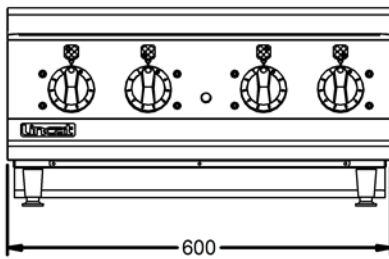

Lincat Limited

Whisby Road,
Lincoln, LN6 3QZ,
United Kingdom

Company No: 2175448

A member company of

Customer Care

Tel: +44 1522 875500
Email: care@lincat.co.uk

Export Customers

Tel: +44 1522 875536
Email: export@lincat.co.uk

Opening Hours

Monday – Friday:
8.30am – 5pm