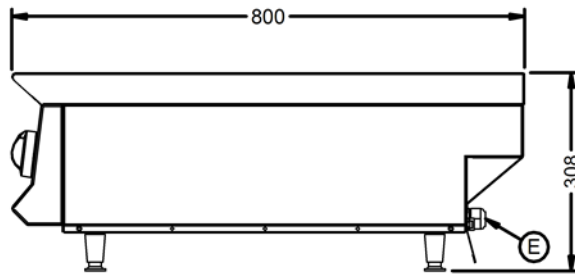

Lincat Limited

Whisby Road,
Lincoln, LN6 3QZ,
United Kingdom

Company No: 2175448

A member company of

Customer Care

Tel: +44 1522 875500
Email: care@lincat.co.uk

Export Customers

Tel: +44 1522 875536
Email: export@lincat.co.uk

Opening Hours

Monday – Friday:
8.30am – 5pm