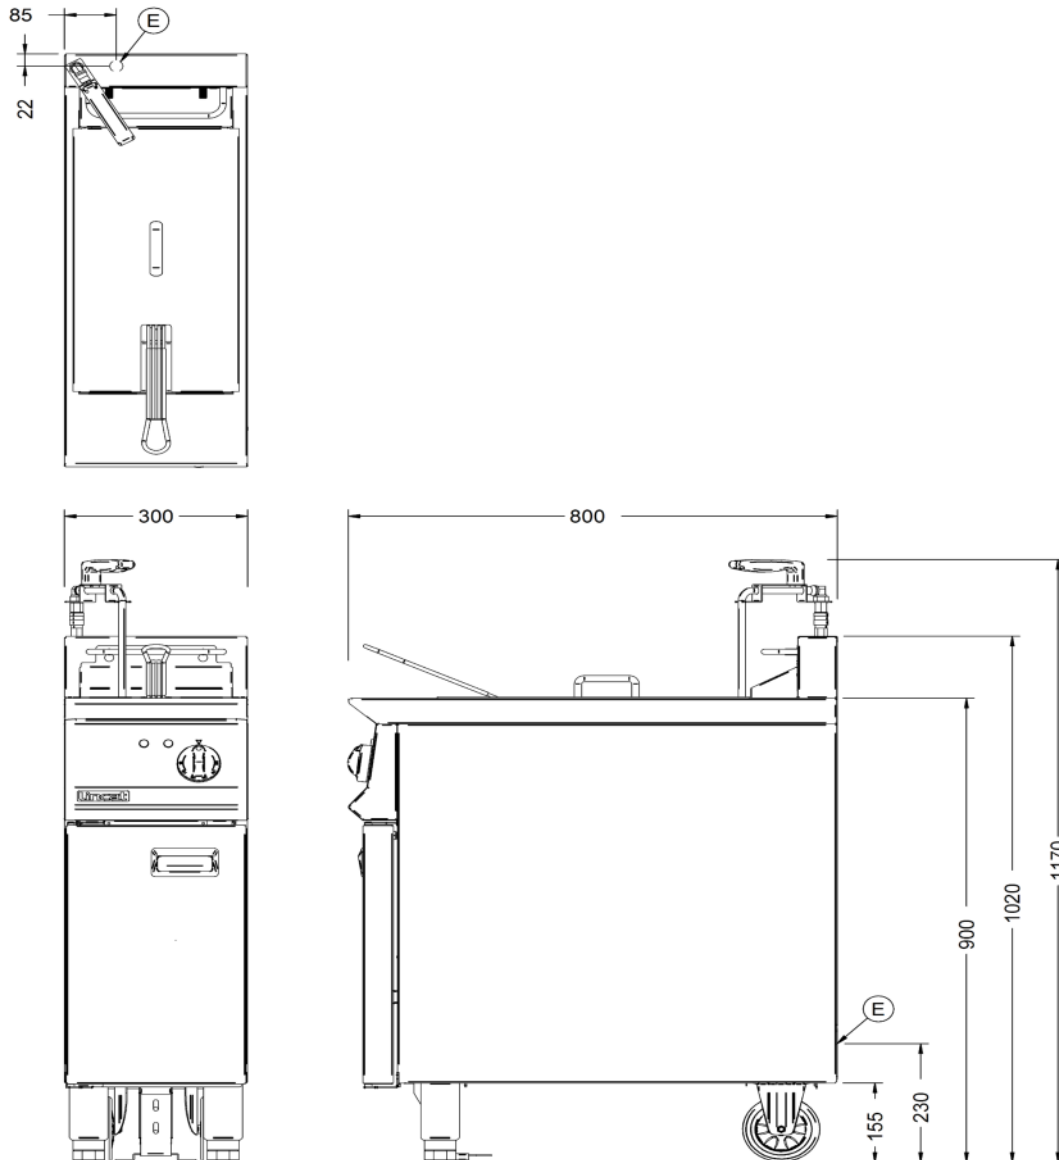

Technical Picture

Lincat Limited

Whisby Road,
Lincoln, LN6 3QZ,
United Kingdom

Company No: 2175448

A member company of

Customer Care

Tel: +44 1522 875500
Email: care@lincat.co.uk

Export Customers

Tel: +44 1522 503250
Email: export@lincat.co.uk

Opening Hours

Monday – Friday:
8.30am – 5pm