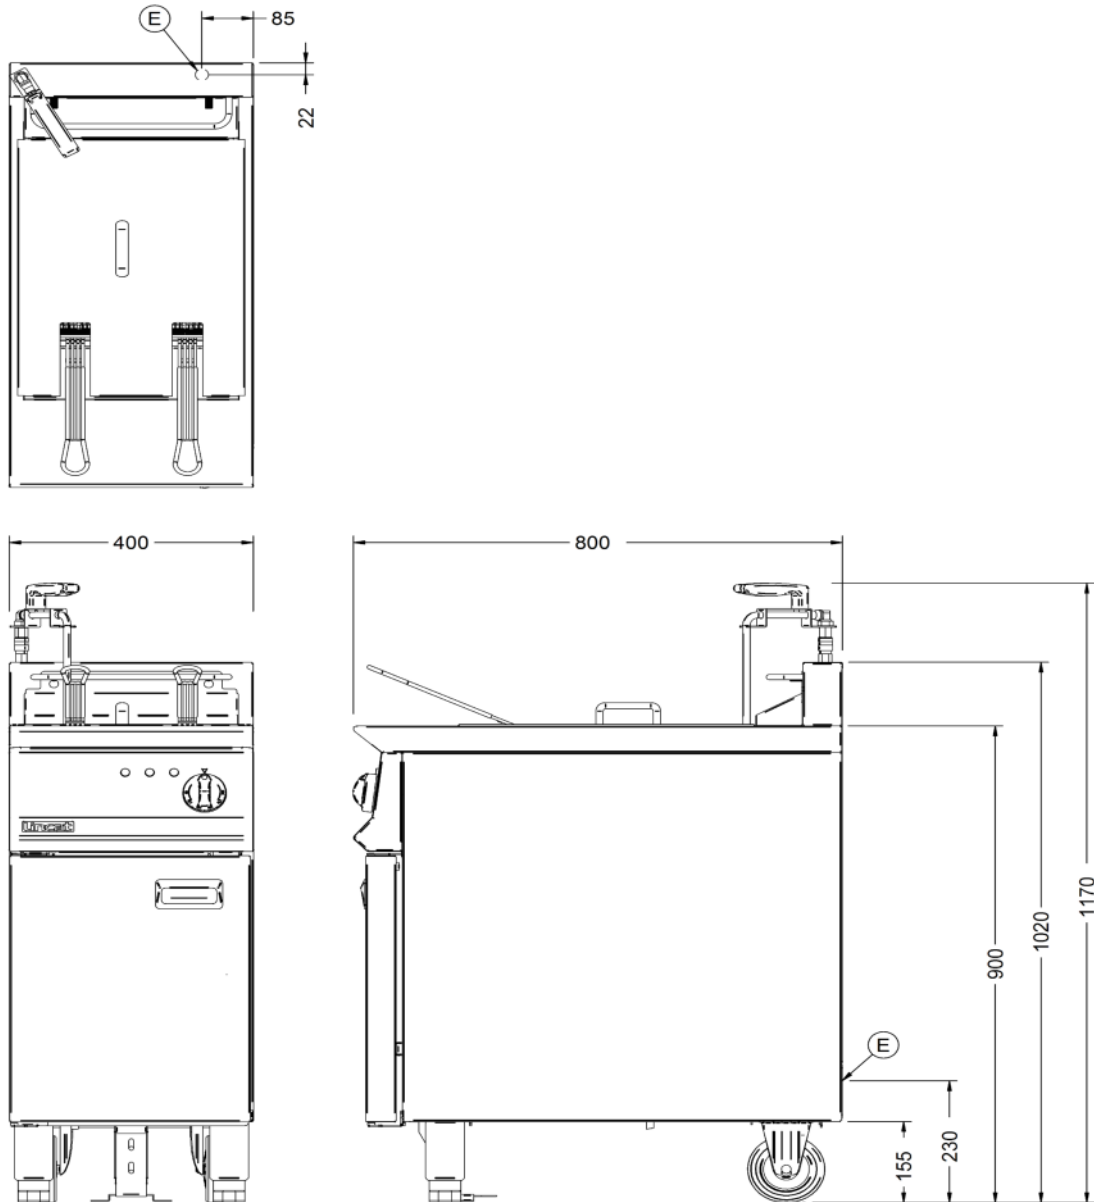

Power and Performance

Total Power kW	14.0
Temperature Range °C	90 - 190
IP Rating	IP24
Temperature Control	Mechanical

Key Specifications

Capacity Litres	19.0
Number of Baskets	2
Number of Tanks	1
Gravity Filtration	No
Pumped Filtration	Yes
Drain Location	Through the body

Weights and Dimensions

Unit Height (External) mm	1070
Unit Width (External) mm	400
Unit Depth (External) mm	800
Net Weight Kg	78.5

Supply Connections

Requires Installation	Yes
Requires Electrical Supply	Yes
UK 3 Pin Plug	No
Requires Hardwiring	Yes
Electrical Supply Rating Watts	14,000
Single Phase Amps	60.9
Single Phase Voltage	230
Three Phase Amps	L1=20.3 ; L2=20.3 ; L3=20.3
Three Phase Voltage	400

Shipping

Packed Weight Kg	89.5
Packed Height cm	122
Packed Width cm	85
Packed Depth cm	45

Available Accessories

LK02	OPUS 350 LEG KIT
OA8954	SPLASHGUARD FOR OPUS 800 ELECTRIC FRYERS

Technical Picture

Lincat Limited