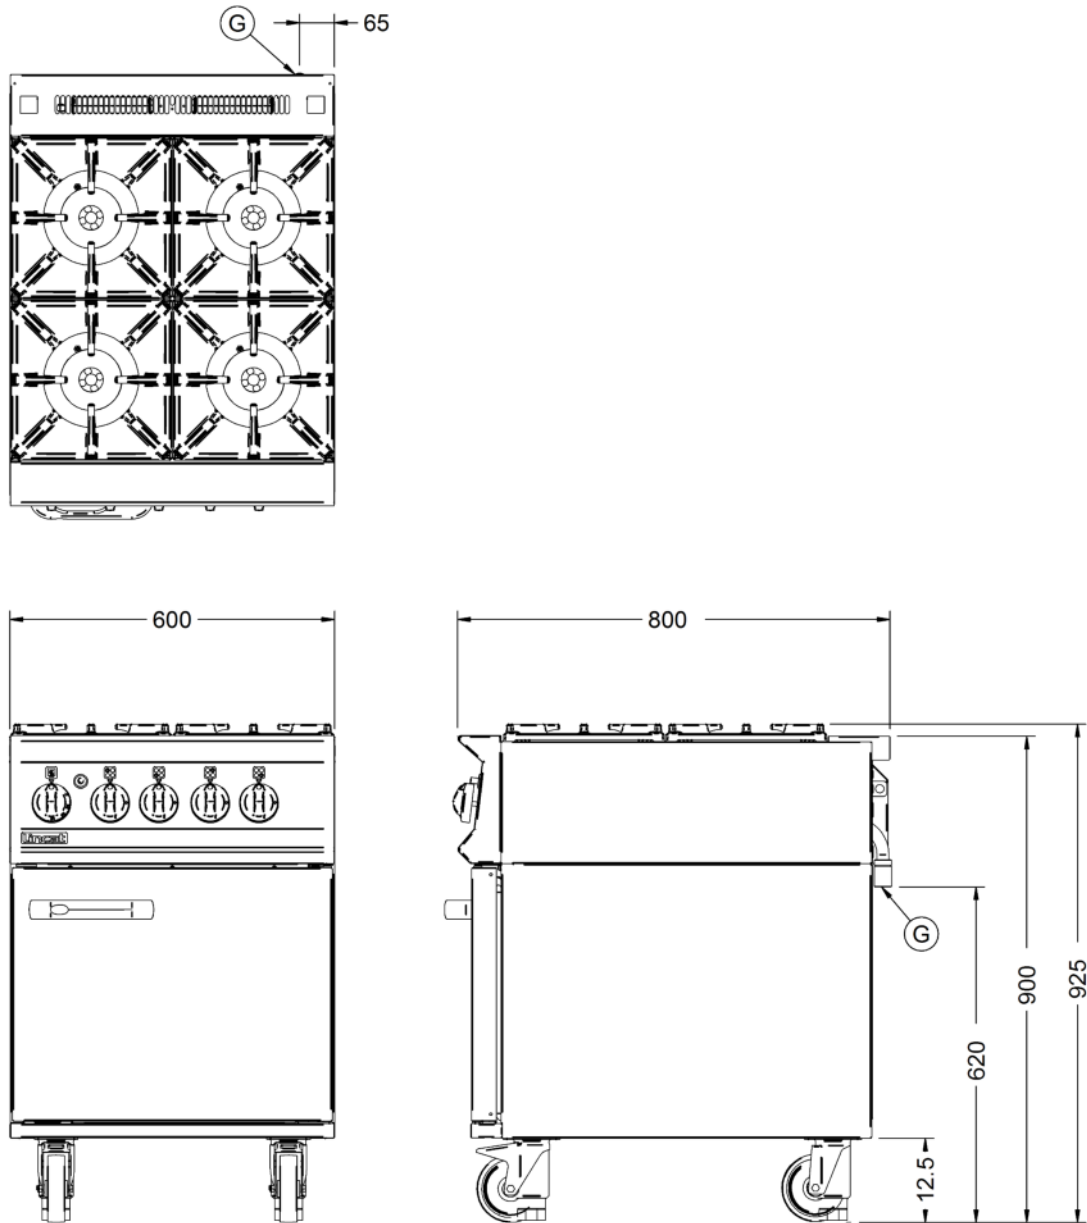

Specifications

Summary		Power and Performance	
Range Name	Opus 800	BTU per Hour	125,561
Power Type	Gas	Gastronorm Capacity	2 x GN1/1
Gas Type	Natural Gas	Total Power kW	36.8
Unit Type	Free-standing	Temperature Range °C	120 - 280
Available in UK Only	No	Cooking Area (Width x Depth) mm	600 x 600
UK Warranty	2 Years Parts and Labour Warranty	Temperature Control	Mechanical
Export Warranty	Contact your local dealer	Rating per Hob kW	7.5
GTIN Code	5056105102175	Oven Rating kW	6.8

Key Specifications		Weights and Dimensions	
Number of Shelves included	2	Unit Height (External) mm	920
Number of Shelf Positions	4	Unit Width (External) mm	600
Number of Hobs	4	Unit Depth (External) mm	800
Shape of Hob	Square	Height (Internal) mm	405
		Width (Internal) mm	495
		Depth (Internal) mm	530
		Shelf Dimensions Width mm	480
		Shelf Dimensions Depth mm	530
		Hob Dimensions mm	300 x 300
		Net Weight Kg	117

Supply Connections		Shipping	
Requires Installation	Yes	Packed Weight Kg	131
Requires Electrical Supply	No	Packed Height cm	105
Gas Connection BSP	1/2"	Packed Width cm	70
Gas Consumption at full rate Natural m³ per Hour	3.51	Packed Depth cm	85
Gas Pressure Natural mbar	20.0		
Total heat input at full rate Natural kW	36.8		
Total heat input at full rate Natural BTU per hour	125,561		

Available Accessories

CH01

NULL

Available Accessories

CH02	NULL
LK06	NULL
OA8901	SPLASHBACK/SHELF - 0G8001

Technical Picture

Lincat Limited

Whisby Road,
Lincoln, LN6 3QZ,
United Kingdom