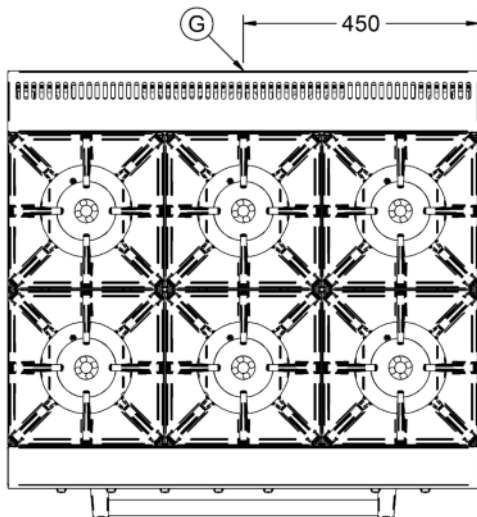

Key Specifications

Number of Shelves included	2
Number of Shelf Positions	4
Number of Hobs	6
Shape of Hob	Square

Weights and Dimensions

Unit Height (External) mm	920
Unit Width (External) mm	900
Unit Depth (External) mm	800
Height (Internal) mm	405
Width (Internal) mm	715
Depth (Internal) mm	530
Shelf Dimensions Width mm	710
Shelf Dimensions Depth mm	512
Hob Dimensions mm	300 x 300
Net Weight Kg	153.8

Shipping

Packed Weight Kg	172
Packed Height cm	107
Packed Width cm	100
Packed Depth cm	85

Available Accessories

CH01

NULL

Available Accessories

CH02	NULL
LK06	NULL
OA8902	SPLASHBACK/SHELF - OG8002

Technical Picture