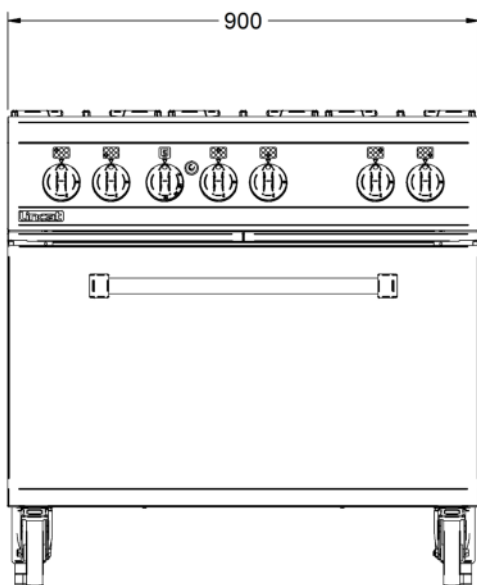

Key Specifications

Number of Shelves included	2
Number of Shelf Positions	4
Number of Hobs	6
Shape of Hob	Square

Weights and Dimensions

Unit Height (External) mm	920
Unit Width (External) mm	900
Unit Depth (External) mm	800
Height (Internal) mm	405
Width (Internal) mm	715
Depth (Internal) mm	530
Shelf Dimensions Width mm	710
Shelf Dimensions Depth mm	512
Hob Dimensions mm	300 x 300
Net Weight Kg	153.8

Shipping

Packed Weight Kg	172
Packed Height cm	107
Packed Width cm	100
Packed Depth cm	85

Available Accessories

CH01

NULL

Available Accessories

CH02	NULL
LK06	NULL
OA8902	SPLASHBACK/SHELF - OG8002

Technical Picture