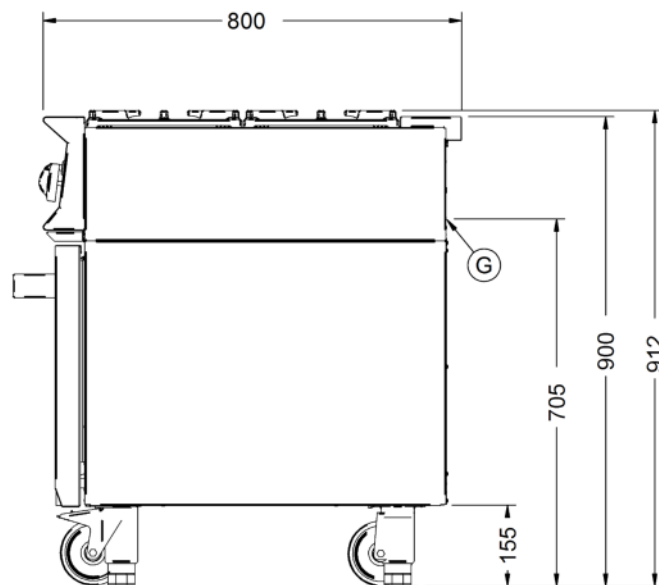

Key Specifications

Number of Shelves included	2
Number of Shelf Positions	4
Number of Hobs	6
Shape of Hob	Square

Weights and Dimensions

Unit Height (External) mm	920
Unit Width (External) mm	900
Unit Depth (External) mm	800
Height (Internal) mm	405
Width (Internal) mm	715
Depth (Internal) mm	530
Shelf Dimensions Width mm	710
Shelf Dimensions Depth mm	512
Hob Dimensions mm	300 x 300
Net Weight Kg	153.8

Shipping

Packed Weight Kg	172
Packed Height cm	107
Packed Width cm	100
Packed Depth cm	85

Available Accessories

CH01

NULL

Available Accessories

CH02	NULL
LK06	NULL
OA8902	SPLASHBACK/SHELF - OG8002

Technical Picture