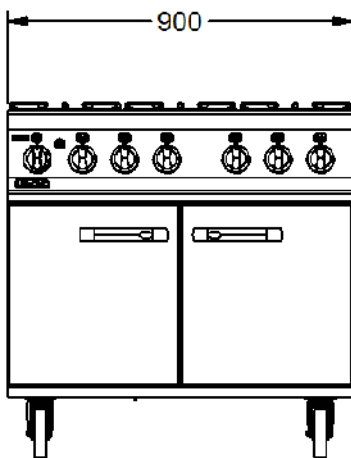

Key Specifications

Number of Shelves included	2
Number of Shelf Positions	4
Number of Hobs	6
Shape of Hob	Square

Weights and Dimensions

Unit Height (External) mm	920
Unit Width (External) mm	900
Unit Depth (External) mm	800
Height (Internal) mm	405
Width (Internal) mm	715
Depth (Internal) mm	530
Shelf Dimensions Width mm	710
Shelf Dimensions Depth mm	512
Hob Dimensions mm	300 x 300
Net Weight Kg	136.4

Shipping

Packed Weight Kg	149
Packed Height cm	107
Packed Width cm	100
Packed Depth cm	85

Available Accessories

CH01	NULL
CH02	NULL

Available Accessories

LK06	NULL
OA8902	SPLASHBACK/SHELF - 0G8002

Technical Picture