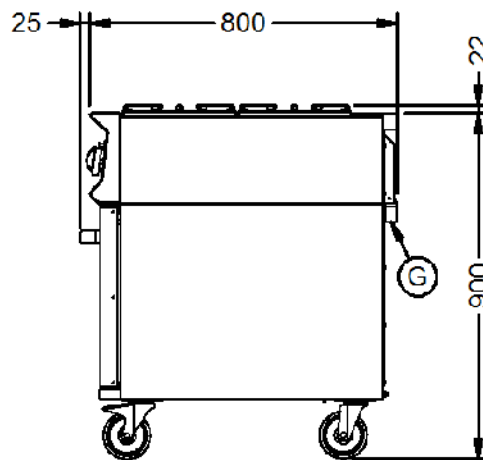

Key Specifications

Number of Shelves included	2
Number of Shelf Positions	4
Number of Hobs	6
Shape of Hob	Square

Weights and Dimensions

Unit Height (External) mm	920
Unit Width (External) mm	900
Unit Depth (External) mm	800
Height (Internal) mm	405
Width (Internal) mm	715
Depth (Internal) mm	530
Shelf Dimensions Width mm	710
Shelf Dimensions Depth mm	512
Hob Dimensions mm	300 x 300
Net Weight Kg	136.4

Shipping

Packed Weight Kg	149
Packed Height cm	107
Packed Width cm	100
Packed Depth cm	85

Available Accessories

CH01	NULL
CH02	NULL

Available Accessories

LK06	NULL
OA8902	SPLASHBACK/SHELF - 0G8002

Technical Picture