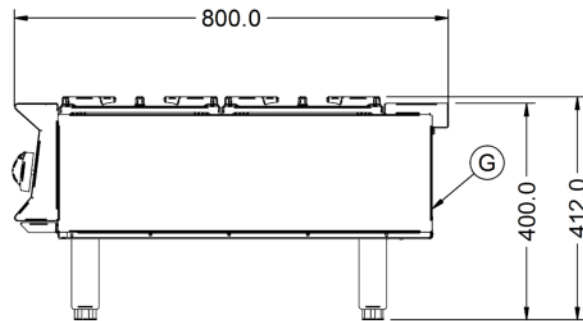

Technical Picture

Lincat Limited

Whisby Road,
Lincoln, LN6 3QZ,
United Kingdom

Company No: 2175448

A member company of

Customer Care

Tel: +44 1522 875500
Email: care@lincat.co.uk

Export Customers

Tel: +44 1522 875536
Email: export@lincat.co.uk

Opening Hours

Monday – Friday:
8.30am – 5pm