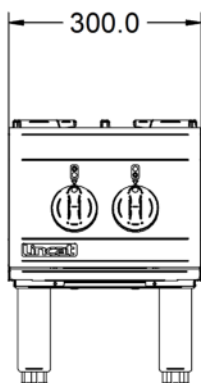

Technical Picture

Lincat Limited

Whisby Road,
Lincoln, LN6 3QZ,
United Kingdom

Company No: 2175448

A member company of

Customer Care

Tel: +44 1522 875500
Email: care@lincat.co.uk

Export Customers

Tel: +44 1522 875536
Email: export@lincat.co.uk

Opening Hours

Monday – Friday:
8.30am – 5pm