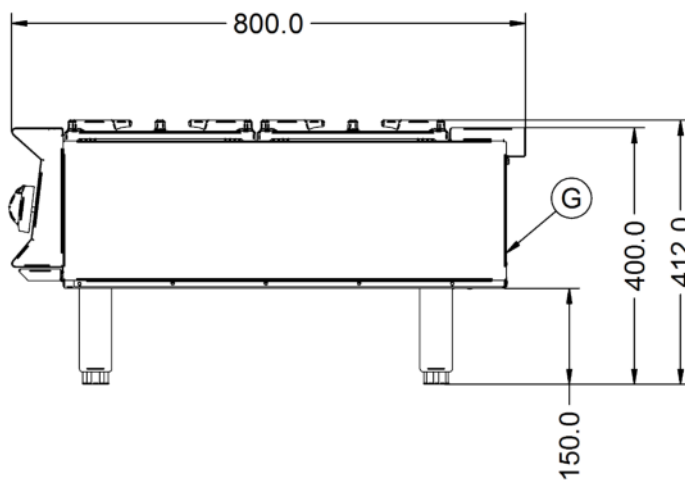

Technical Picture

Lincat Limited

Whisby Road,
Lincoln, LN6 3QZ,
United Kingdom

Company No: 2175448

A member company of

Customer Care

Tel: +44 1522 875500
Email: care@lincat.co.uk

Export Customers

Tel: +44 1522 875536
Email: export@lincat.co.uk

Opening Hours

Monday – Friday:
8.30am – 5pm