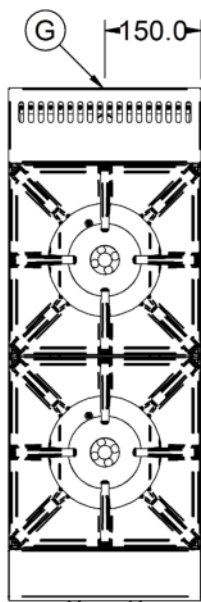

Technical Picture

Lincat Limited

Whisby Road,
Lincoln, LN6 3QZ,
United Kingdom

Company No: 2175448

A member company of

Customer Care

Tel: +44 1522 875500
Email: care@lincat.co.uk

Export Customers

Tel: +44 1522 875536
Email: export@lincat.co.uk

Opening Hours

Monday – Friday:
8.30am – 5pm