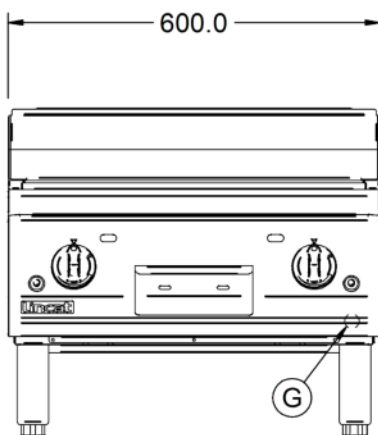

Available Accessories

- **OA8917/C** Lincat Opus 800 Free-standing Floor Stand with Castors - for units W 600 mm
- **OA8972** Lincat Opus 800 Free-standing Pedestal with Doors and Legs - for units W 600 mm
- **OA8972/C** Lincat Opus 800 Free-standing Pedestal with Doors and Castors - for units W 600 mm

Technical Picture