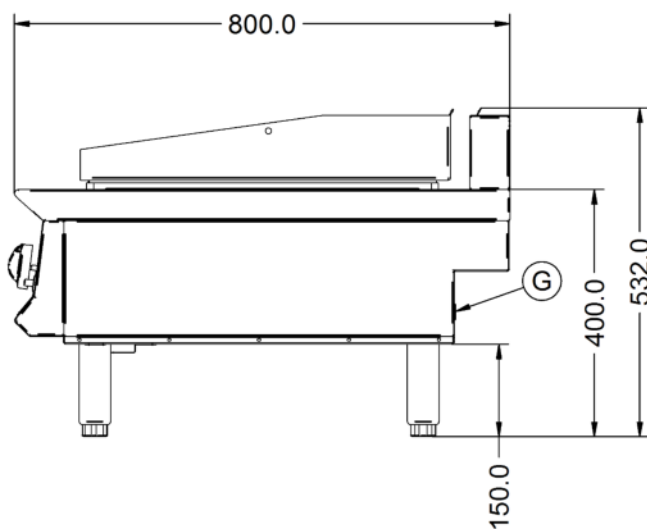

Available Accessories

- **OA8917/C** Lincat Opus 800 Free-standing Floor Stand with Castors - for units W 600 mm
- **OA8972** Lincat Opus 800 Free-standing Pedestal with Doors and Legs - for units W 600 mm
- **OA8972/C** Lincat Opus 800 Free-standing Pedestal with Doors and Castors - for units W 600 mm

Technical Picture