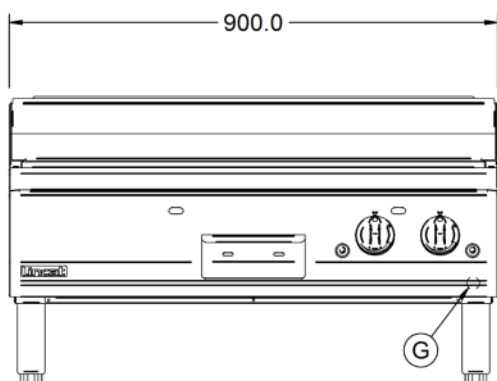

Power and Performance

BTU per Hour	78,476
Total Power kW	23.0
Temperature Range °C	90-280
Cooking Area (Width x Depth) mm	890 x 600
Temperature Control	Mechanical

Key Specifications

Number of Heat Zones	2
Grill Plate Surface Type	Smooth
Grill Plate Material	Steel

Capacity

Product Output per Hour	160 x 225g [8oz] steaks [chilled]
--------------------------------	-----------------------------------

Weights and Dimensions

Unit Height (External) mm	532
Unit Width (External) mm	900
Unit Depth (External) mm	800
Net Weight Kg	105

Shipping

Packed Weight Kg	123.5
Packed Height cm	63
Packed Width cm	100
Packed Depth cm	85

Available Accessories

OA8914	Lincat Opus 800 Free-standing Floor Stand with Legs - for units W 900 mm
OA8914/C	Lincat Opus 800 Free-standing Floor Stand with Castors - for units W 900 mm
OA8973	Lincat Opus 800 Free-standing Pedestal with Doors and Legs - for units W 900 mm

Available Accessories

OA8973/C

Lincat Opus 800 Free-standing Pedestal with Doors and Castors - for units W 900 mm

Technical Picture

Lincat Limited

Whisby Road,
Lincoln, LN6 3QZ,
United Kingdom

Company No: 2175448