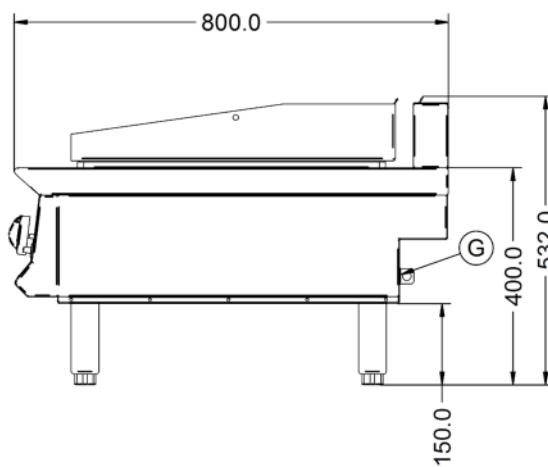

Power and Performance

BTU per Hour	78,476
Total Power kW	23.0
Temperature Range °C	90-280
Cooking Area (Width x Depth) mm	890 x 600
Temperature Control	Mechanical

Key Specifications

Number of Heat Zones	2
Grill Plate Surface Type	Smooth
Grill Plate Material	Steel

Capacity

Product Output per Hour	160 x 225g [8oz] steaks [chilled]
--------------------------------	-----------------------------------

Weights and Dimensions

Unit Height (External) mm	532
Unit Width (External) mm	900
Unit Depth (External) mm	800
Net Weight Kg	105

Shipping

Packed Weight Kg	123.5
Packed Height cm	63
Packed Width cm	100
Packed Depth cm	85

Available Accessories

OA8914	Lincat Opus 800 Free-standing Floor Stand with Legs - for units W 900 mm
OA8914/C	Lincat Opus 800 Free-standing Floor Stand with Castors - for units W 900 mm
OA8973	Lincat Opus 800 Free-standing Pedestal with Doors and Legs - for units W 900 mm

Available Accessories

OA8973/C

Lincat Opus 800 Free-standing Pedestal with Doors and Castors - for units W 900 mm

Technical Picture

Lincat Limited

Whisby Road,
Lincoln, LN6 3QZ,
United Kingdom

Company No: 2175448