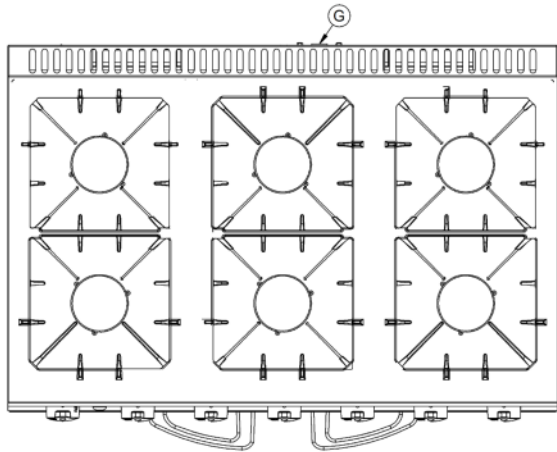

Weights and Dimensions

Unit Height (External) mm	956
Unit Width (External) mm	900
Unit Depth (External) mm	600
Height (Internal) mm	400
Width (Internal) mm	725
Depth (Internal) mm	342
Shelf Dimensions Width mm	700
Shelf Dimensions Depth mm	342
Hob Dimensions mm	W890 x D500
Net Weight Kg	89.9

Shipping

Packed Weight Kg	106
Packed Height cm	110
Packed Width cm	100
Packed Depth cm	81

Available Accessories

Available Accessories

CH02	NULL
SLR9/SB	SPLASHBACK SLR9/FL

Technical Picture

Lincat Limited

Whisby Road,
Lincoln, LN6 3QZ,
United Kingdom