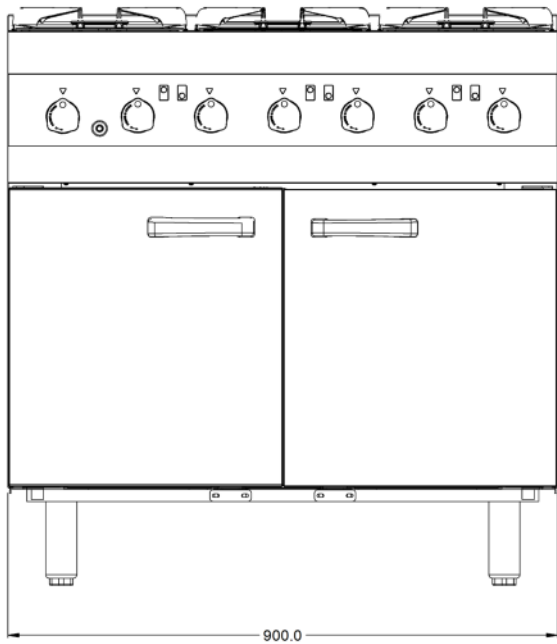

Power and Performance

BTU per Hour	121,126
Total Power kW	35.5
Temperature Range °C	130 - 250
Temperature Control	Mechanical
Rating per Hob kW	4.5
Oven Rating kW	8.5

Key Specifications

Number of Shelves included	2
Number of Shelf Positions	4
Number of Hobs	6
Shape of Hob	Round

Weights and Dimensions

Unit Height (External) mm	956
Unit Width (External) mm	900
Unit Depth (External) mm	600
Height (Internal) mm	400
Width (Internal) mm	725
Depth (Internal) mm	342
Shelf Dimensions Width mm	700
Shelf Dimensions Depth mm	342
Hob Dimensions mm	W890 x D500
Net Weight Kg	89.9

Shipping

Packed Weight Kg	106
Packed Height cm	110
Packed Width cm	100
Packed Depth cm	81

Available Accessories

Available Accessories

CH02	NULL
SLR9/SB	SPLASHBACK SLR9/FL

Technical Picture

Lincat Limited

Whisby Road,
Lincoln, LN6 3QZ,
United Kingdom