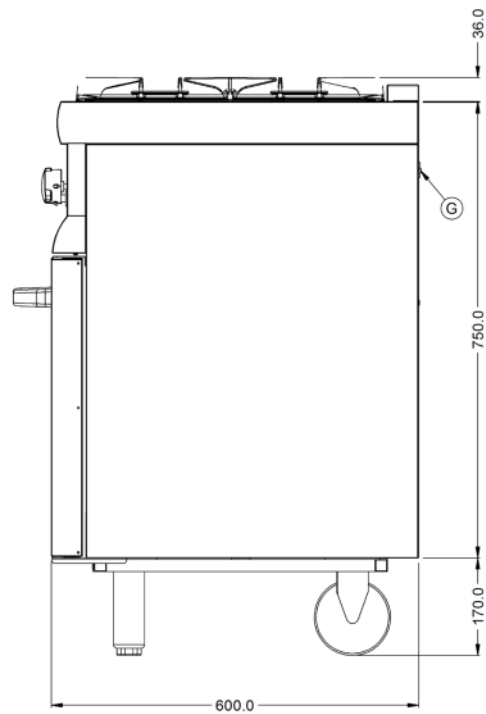

Power and Performance

BTU per Hour	121,126
Total Power kW	35.5
Temperature Range °C	130 - 250
Temperature Control	Mechanical
Rating per Hob kW	4.5
Oven Rating kW	8.5

Key Specifications

Number of Shelves included	2
Number of Shelf Positions	4
Number of Hobs	6
Shape of Hob	Round

Weights and Dimensions

Unit Height (External) mm	956
Unit Width (External) mm	900
Unit Depth (External) mm	600
Height (Internal) mm	400
Width (Internal) mm	725
Depth (Internal) mm	342
Shelf Dimensions Width mm	700
Shelf Dimensions Depth mm	342
Hob Dimensions mm	W890 x D500
Net Weight Kg	89.9

Shipping

Packed Weight Kg	106
Packed Height cm	110
Packed Width cm	100
Packed Depth cm	81

Available Accessories

Available Accessories

CH02	NULL
SLR9/SB	SPLASHBACK SLR9/FL

Technical Picture

Lincat Limited

Whisby Road,
Lincoln, LN6 3QZ,
United Kingdom